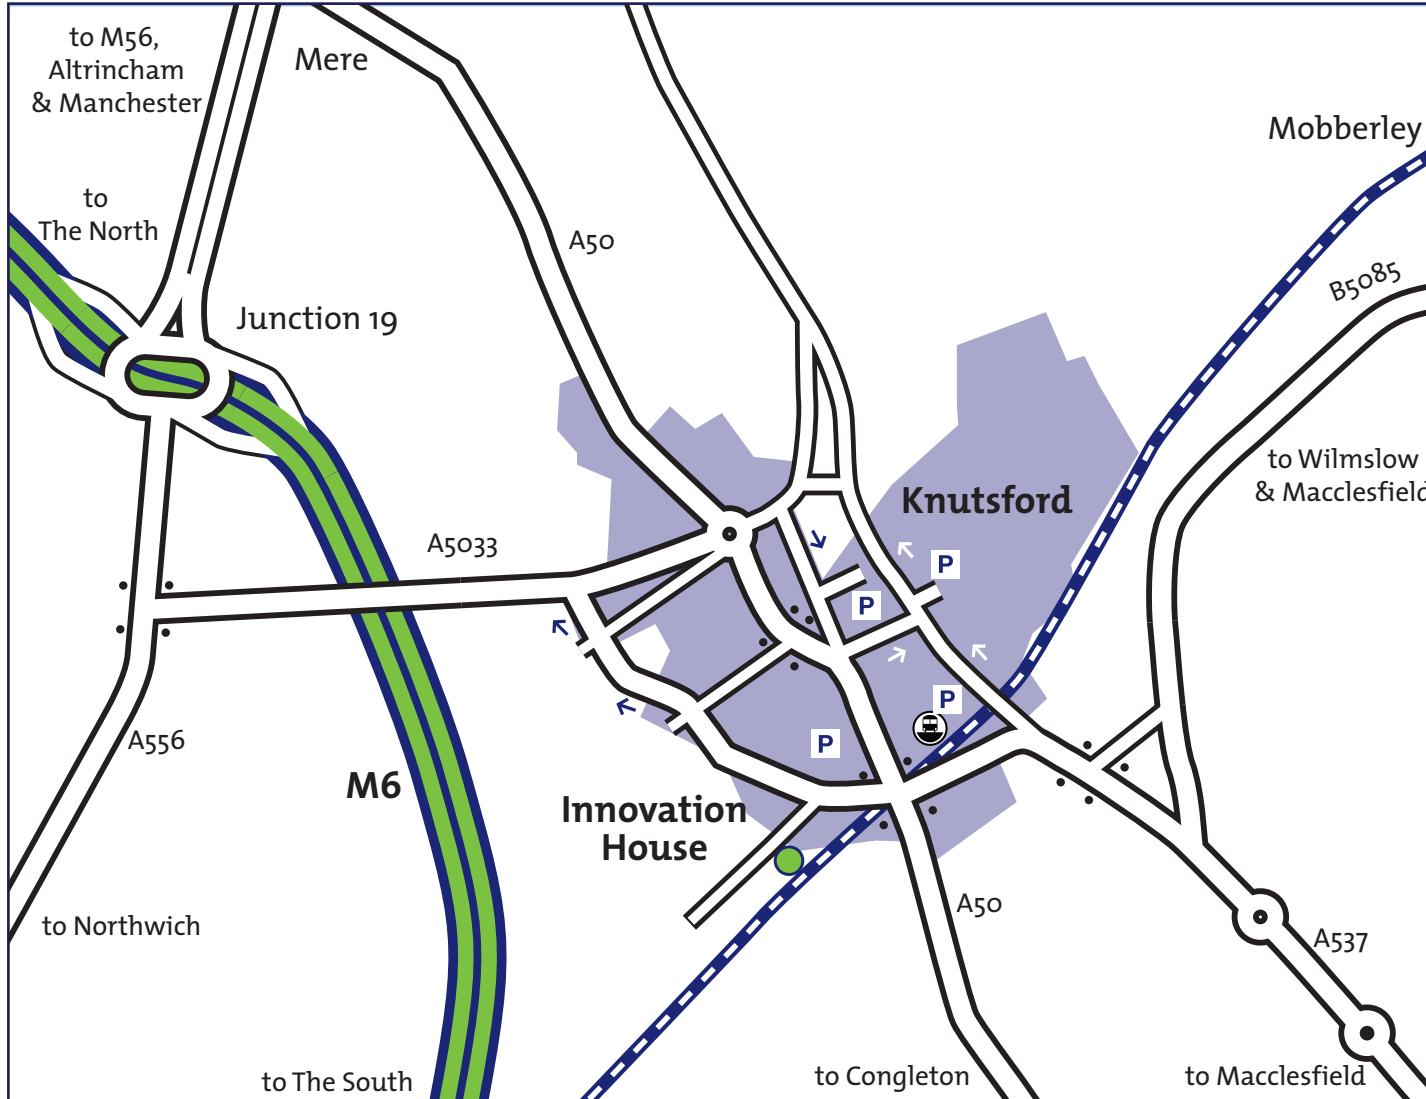

How to find us

From the M6 Motorway

Leave at Junction 19 turning onto the A556, towards Northwich and Chester.

At the next set of lights, turn left onto the A5033 towards Knutsford Town Centre.

Coming into Knutsford, at the roundabout turn right (third exit).

Go through first set of lights, past the Shell petrol station on left.

At the traffic lights turn right.

Follow the road then take the first road on the left.

Innovation House is approx 15m on the left.