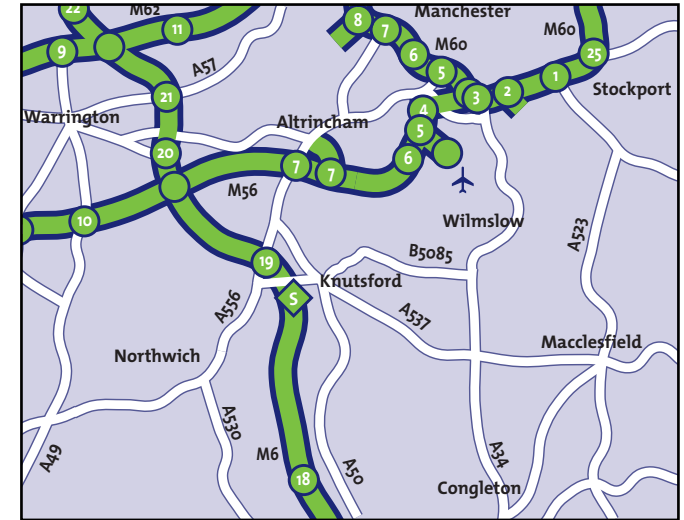

How to find us

From the M6 Motorway

Leave at Junction 19 turning onto the A556, towards Northwich and Chester.

At the next set of lights, turn left onto the A5033 towards Knutsford Town Centre.

Coming into Knutsford, at the roundabout turn right (third exit).

Go through first set of lights, past the Shell petrol station on left.

At the traffic lights turn right.

Follow the road then take the first road on the left.

Innovation House is approx 15m on the left.